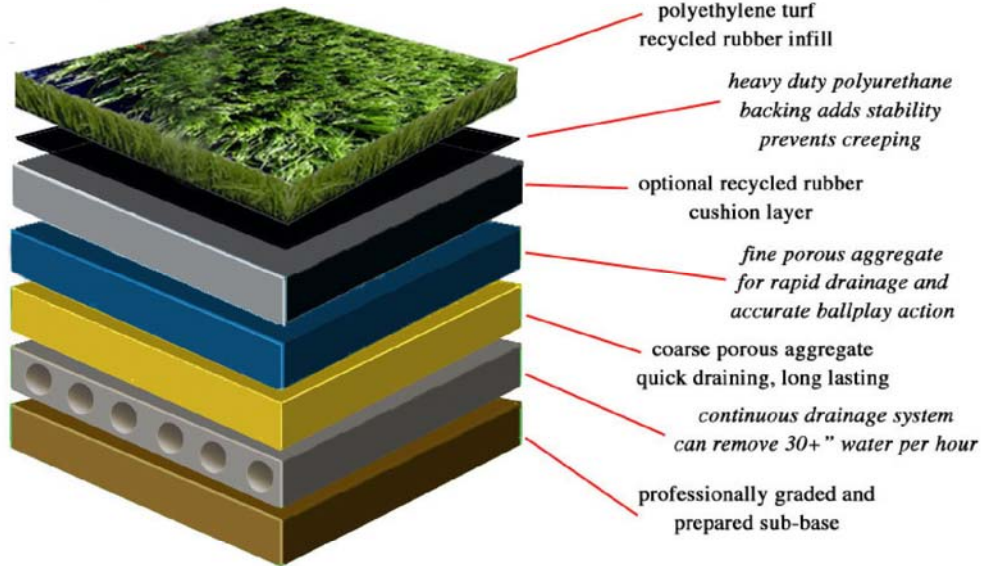

Artificial Turf has come a long way since the first 'carpets'. Athletes love the ball action and 'feel' of PolyTurf®. The recycled rubber infill material provides a shock absorbing footing combined with the traction and release characteristics of natural grass. And the surface is usable and retains its features in all weather conditions.

Field lines and logos are permanent inlaid fiber - no paint or chalk.

Superb playing surfaces can be designed and professionally installed to suit any sport or other activity played on grass. Lacrosse, Tennis, Field Hockey. Lawn Bowling Croquet and Cricket are a few examples as well as those shown.