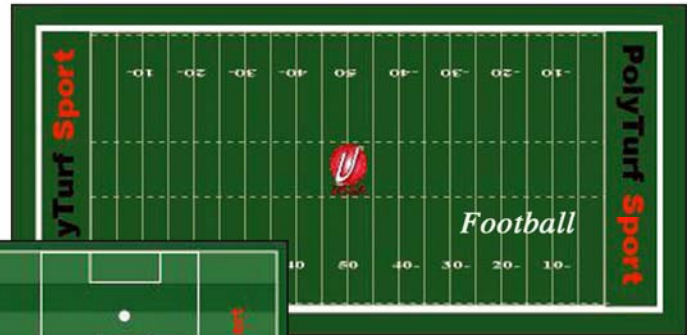

Artificial Turf has come a long way since the first 'carpets'. Athletes love the ball action and 'feel' of PolyTurf®. The recycled rubber infill material provides a shock absorbing footing combined with the traction and release characteristics of natural grass. And the surface is usable and retains its features in all weather conditions.

Field lines and logos are permanent inlaid fiber - no paint or chalk.

Superb playing surfaces can be designed and professionally installed to suit any sport or other activity played on grass. Lacrosse, Tennis, Field Hockey. Lawn Bowling Croquet and Cricket are a few examples as well as those shown.