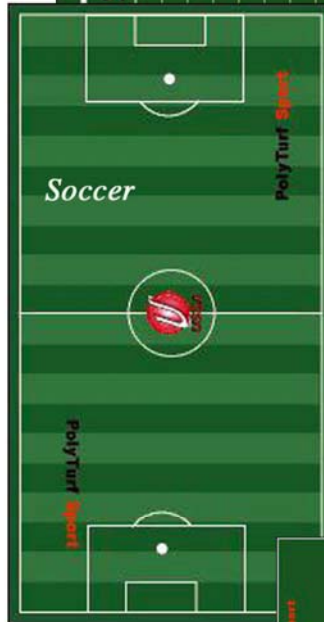

Field lines and logos are permanent inlaid fiber - no paint or chalk.

Superb playing surfaces can be designed and professionally installed to suit any sport or other activity played on grass. Lacrosse, Tennis, Field Hockey. Lawn Bowling Croquet and Cricket are a few examples as well as those shown.